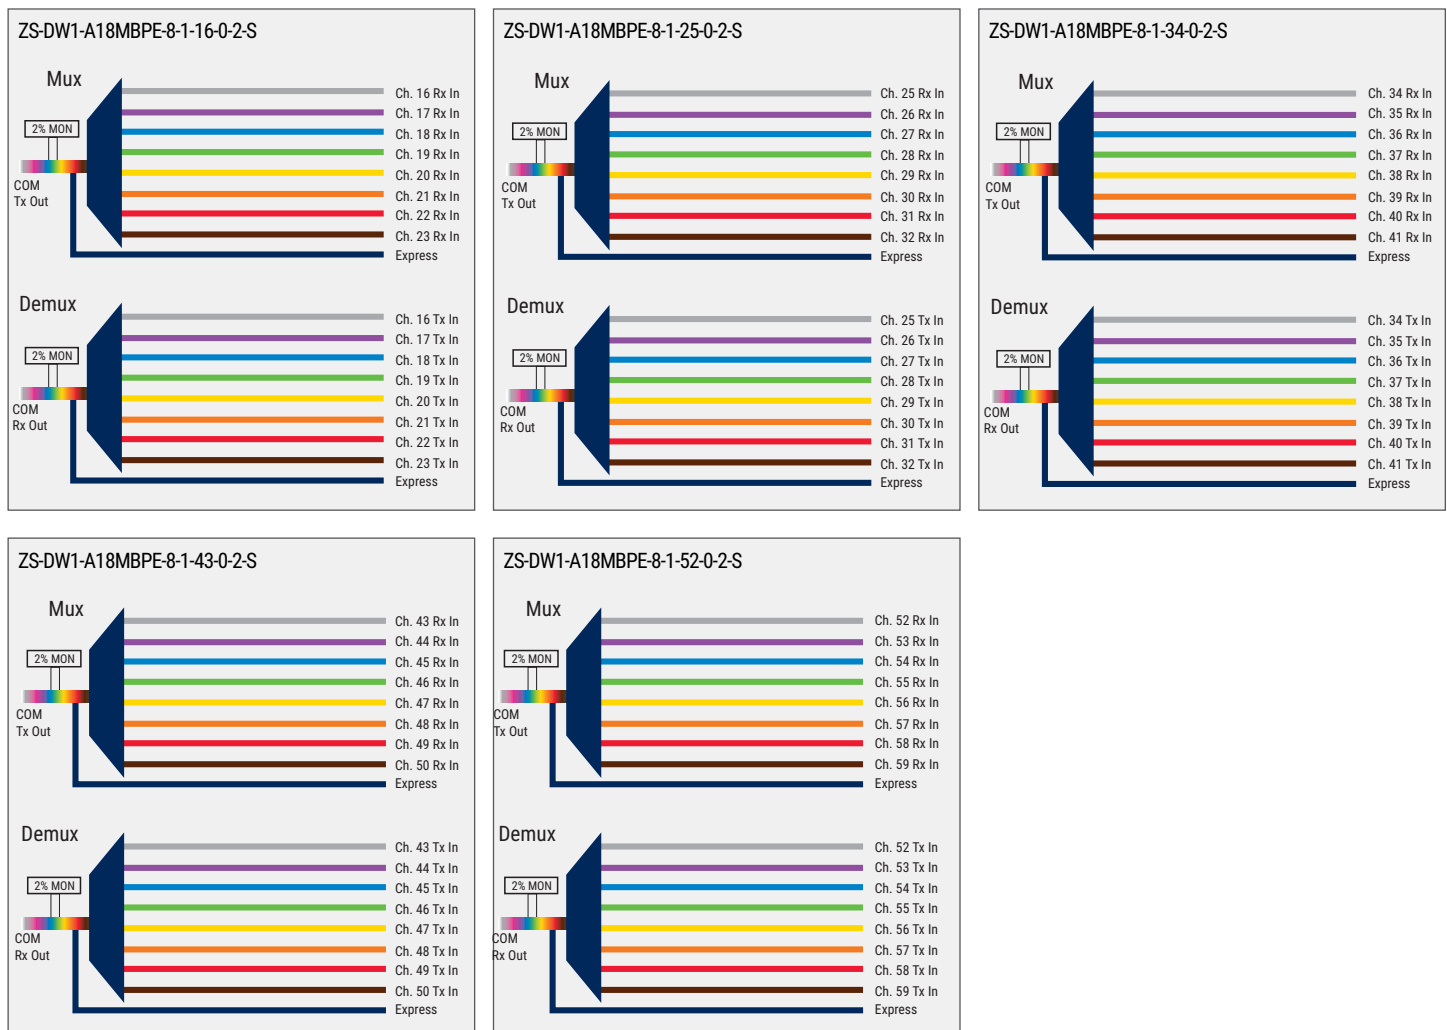

Ordering Information

C1 Part Number	Description
SUBMERSIBLE OSP CASSETTE	
ZS-DW1-A18MBPE-8-1-16-0-2-S	DWDM M/D 100Ghz 8 Ch, TFF, Ch 16 Start, 8 Skip 1, BP Express, 2m Fibers, LC 900um 2% Mon Only, OSP 70mm x 70mm x 8mm Mod Only, Submersible
ZS-DW1-A18MBPE-8-1-25-0-2-S	DWDM M/D 100Ghz 8 Ch, TFF, Ch 25 Start, 8 Skip 1, BP Express, 2m Fibers, LC 900um 2% Mon Only, OSP 70mm x 70mm x 8mm Mod Only, Submersible
ZS-DW1-A18MBPE-8-1-34-0-2-S	DWDM M/D 100Ghz 8 Ch, TFF, Ch 34 Start, 8 Skip 1, BP Express, 2m Fibers, LC 900um 2% Mon Only, OSP 70mm x 70mm x 8mm Mod Only, Submersible
ZS-DW1-A18MBPE-8-1-43-0-2-S	DWDM M/D 100Ghz 8 Ch, TFF, Ch 43 Start, 8 Skip 1, BP Express, 2m Fibers, LC 900um 2% Mon Only, OSP 70mm x 70mm x 8mm Mod Only, Submersible
ZS-DW1-A18MBPE-8-1-52-0-2-S	DWDM M/D 100Ghz 8 Ch, TFF, Ch 52 Start, 8 Skip 1, BP Express, 2m Fibers, LC 900um 2% Mon Only, OSP 70mm x 70mm x 8mm Mod Only, Submersible

Network Diagrams