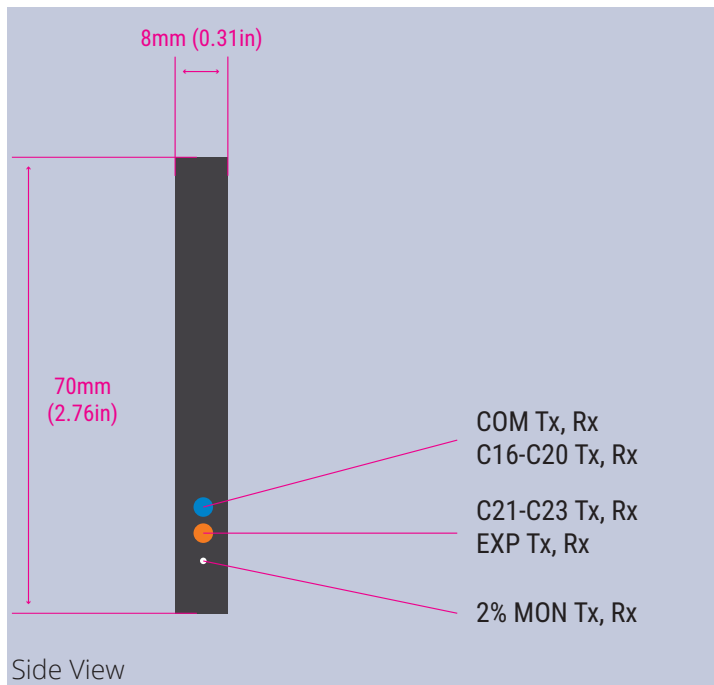

FORM FACTOR AND CONNECTOR TYPE

OSP Cassette (IP68-compliant submersible options available)
LC/UPC connector (MON only)

DIMENSIONS (LXWXH)

70 x 70 x 8 mm
2m or 3m fiber pigtailed

TEMPERATURE RANGE

-40° C to 85° C (operating and storage)

Ordering Information

C1 Part Number	Description
SUBMERSIBLE OSP CASSETTE	
ZS-DW1-A18MBPE-8-1-16-0-2-S	DWDM M/D 100Ghz 8 Ch, TFF, Ch 16 Start, 8 Skip 1, BP Express, 2m Fibers, LC 900um 2% Mon Only, OSP 70mm x 70mm x 8mm Mod Only, Submersible
ZS-DW1-A18MBPE-8-1-25-0-2-S	DWDM M/D 100Ghz 8 Ch, TFF, Ch 25 Start, 8 Skip 1, BP Express, 2m Fibers, LC 900um 2% Mon Only, OSP 70mm x 70mm x 8mm Mod Only, Submersible
ZS-DW1-A18MBPE-8-1-34-0-2-S	DWDM M/D 100Ghz 8 Ch, TFF, Ch 34 Start, 8 Skip 1, BP Express, 2m Fibers, LC 900um 2% Mon Only, OSP 70mm x 70mm x 8mm Mod Only, Submersible
ZS-DW1-A18MBPE-8-1-43-0-2-S	DWDM M/D 100Ghz 8 Ch, TFF, Ch 43 Start, 8 Skip 1, BP Express, 2m Fibers, LC 900um 2% Mon Only, OSP 70mm x 70mm x 8mm Mod Only, Submersible
ZS-DW1-A18MBPE-8-1-52-0-2-S	DWDM M/D 100Ghz 8 Ch, TFF, Ch 52 Start, 8 Skip 1, BP Express, 2m Fibers, LC 900um 2% Mon Only, OSP 70mm x 70mm x 8mm Mod Only, Submersible

Network Diagrams

Physical Diagrams and Extended Loss Specifications

ZS-DW1-A18MBPE-8-1-16-0-2-S

Channel	Typical		Max	
	Mux IL (dB)	Dmx IL (dB)	Mux IL (dB)	Dmx IL (dB)
ITU ch. 16	1.6	3.2	1.8	3.4
ITU ch. 17	1.9	3.0	2.1	3.2
ITU ch. 18	2.2	2.8	2.4	3.0
ITU ch. 19	2.4	2.6	2.6	2.8
ITU ch. 20	2.6	2.4	2.8	2.6
ITU ch. 21	2.8	2.2	3.0	2.4
ITU ch. 22	3.0	1.9	3.2	2.1
ITU ch. 23	3.2	1.6	3.4	1.8
EXP	0.65		0.75	