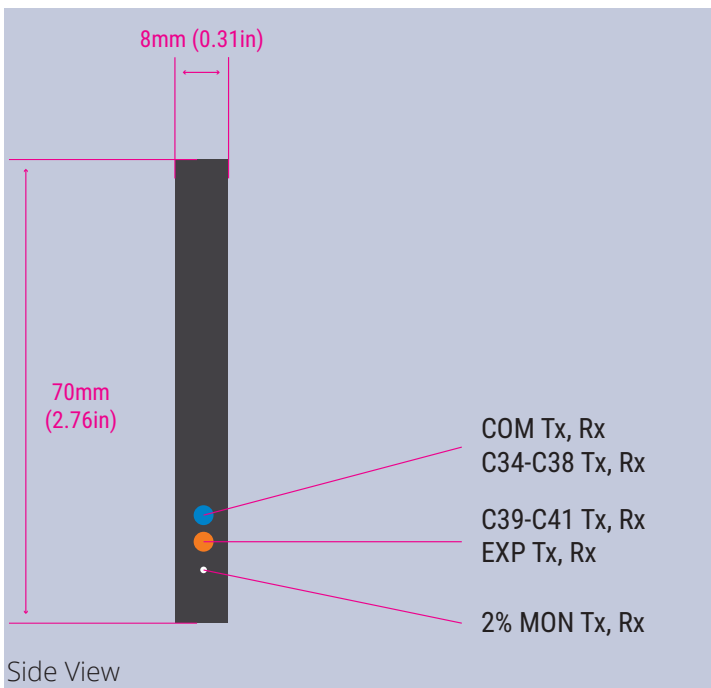

ZS-DW1-A18MBPE-8-1-34-0-2-S

Channel	Typical		Max	
	Mux IL (dB)	Dmx IL (dB)	Mux IL (dB)	Dmx IL (dB)
ITU ch. 34	1.8	3.4	2.0	3.6
ITU ch. 35	2.1	3.2	2.3	3.4
ITU ch. 36	2.4	3.0	2.6	3.2
ITU ch. 37	2.6	2.8	2.8	3.0
ITU ch. 38	2.8	2.6	3.0	2.8
ITU ch. 39	3.0	2.4	3.2	2.6
ITU ch. 40	3.2	2.1	3.4	2.3
ITU ch. 41	3.4	1.8	3.6	2.0
EXP	0.65		0.75